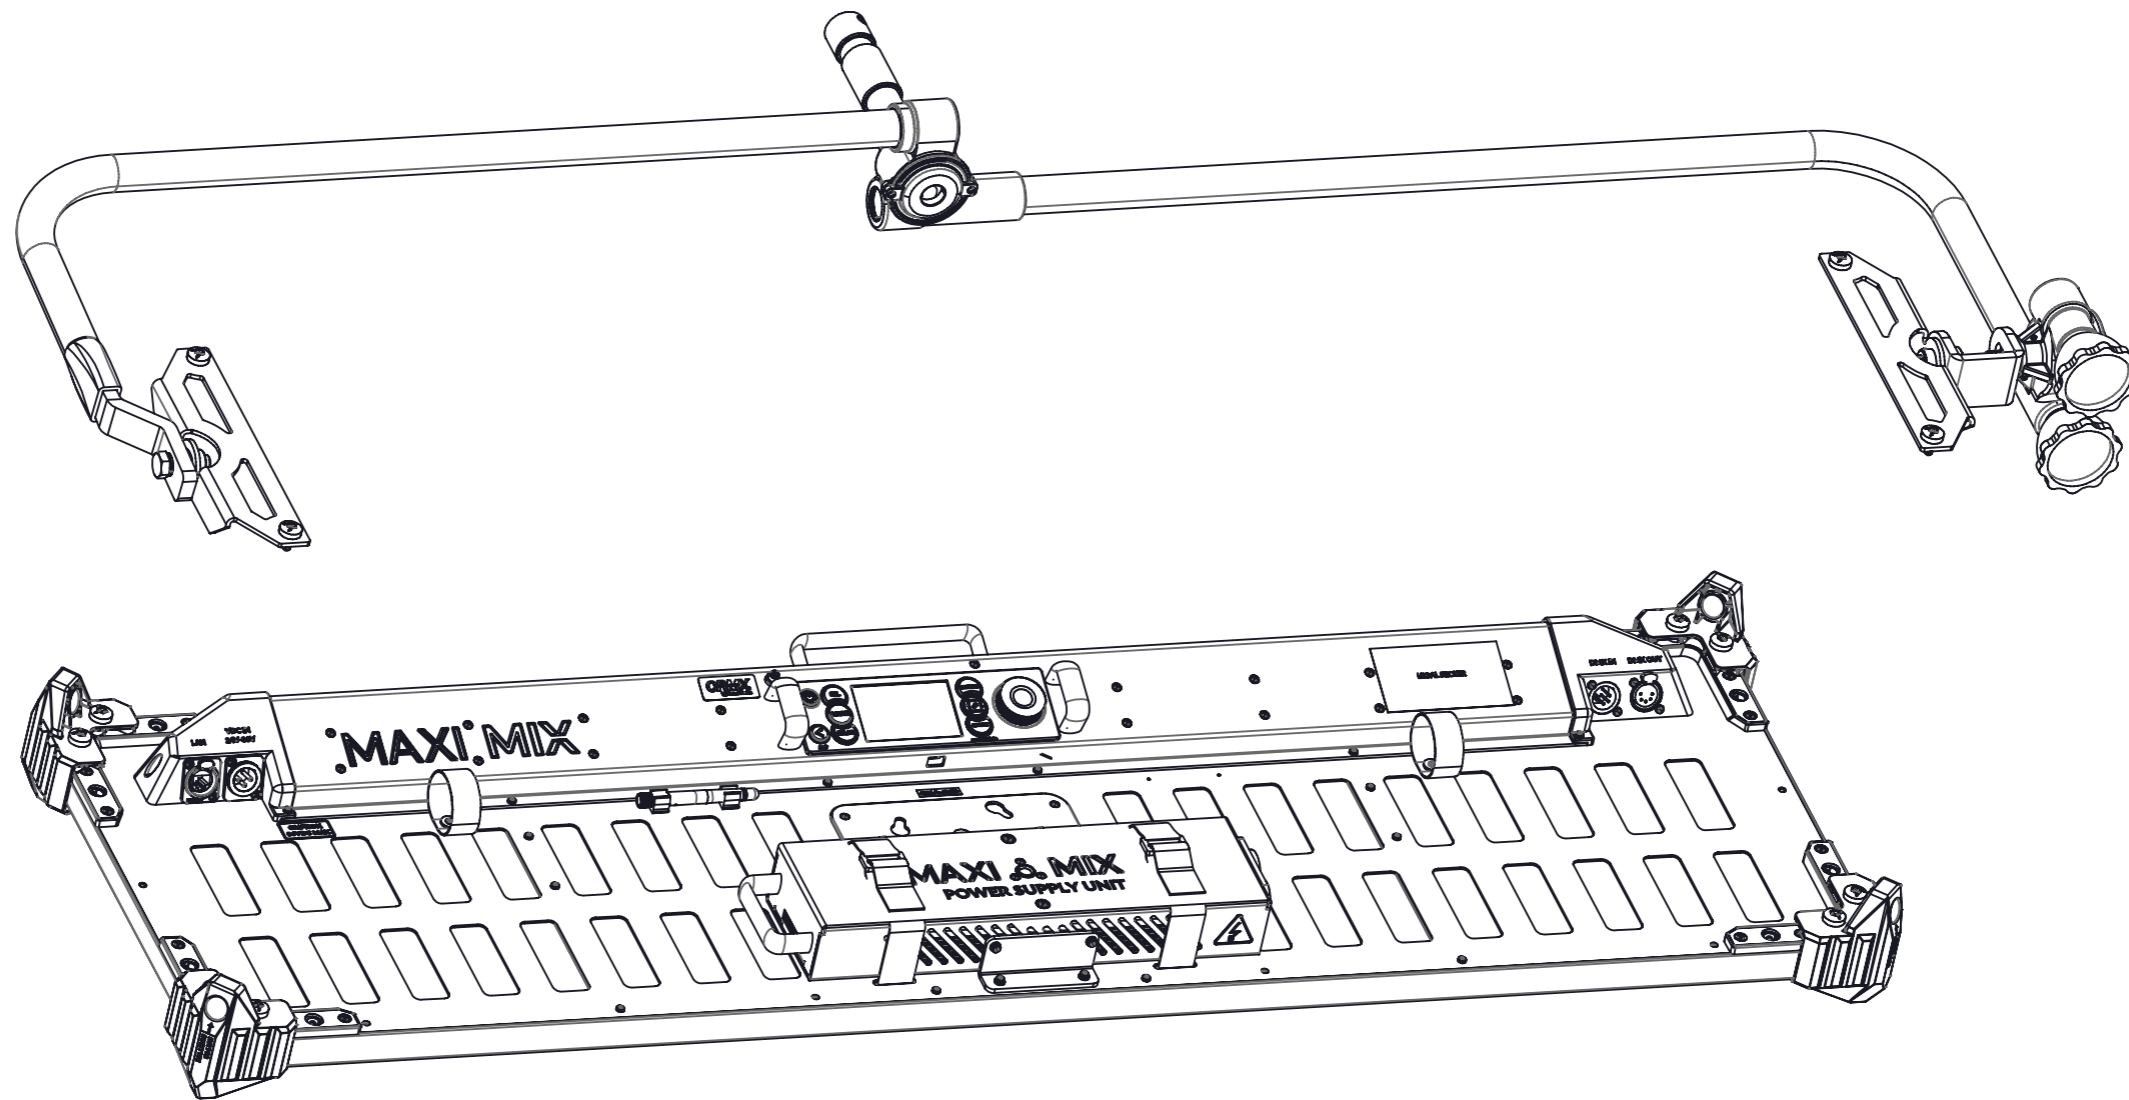

A3
Unit : mm

WEIGHT:

SCALE: 1:5

SHEET 2 OF 4

DMGLUMIÈRE

Note : All rights reserved and belong to DMG Technologies / Lumiere. This document is confidential and intended solely for the use of the individual or entity to whom they are addressed.