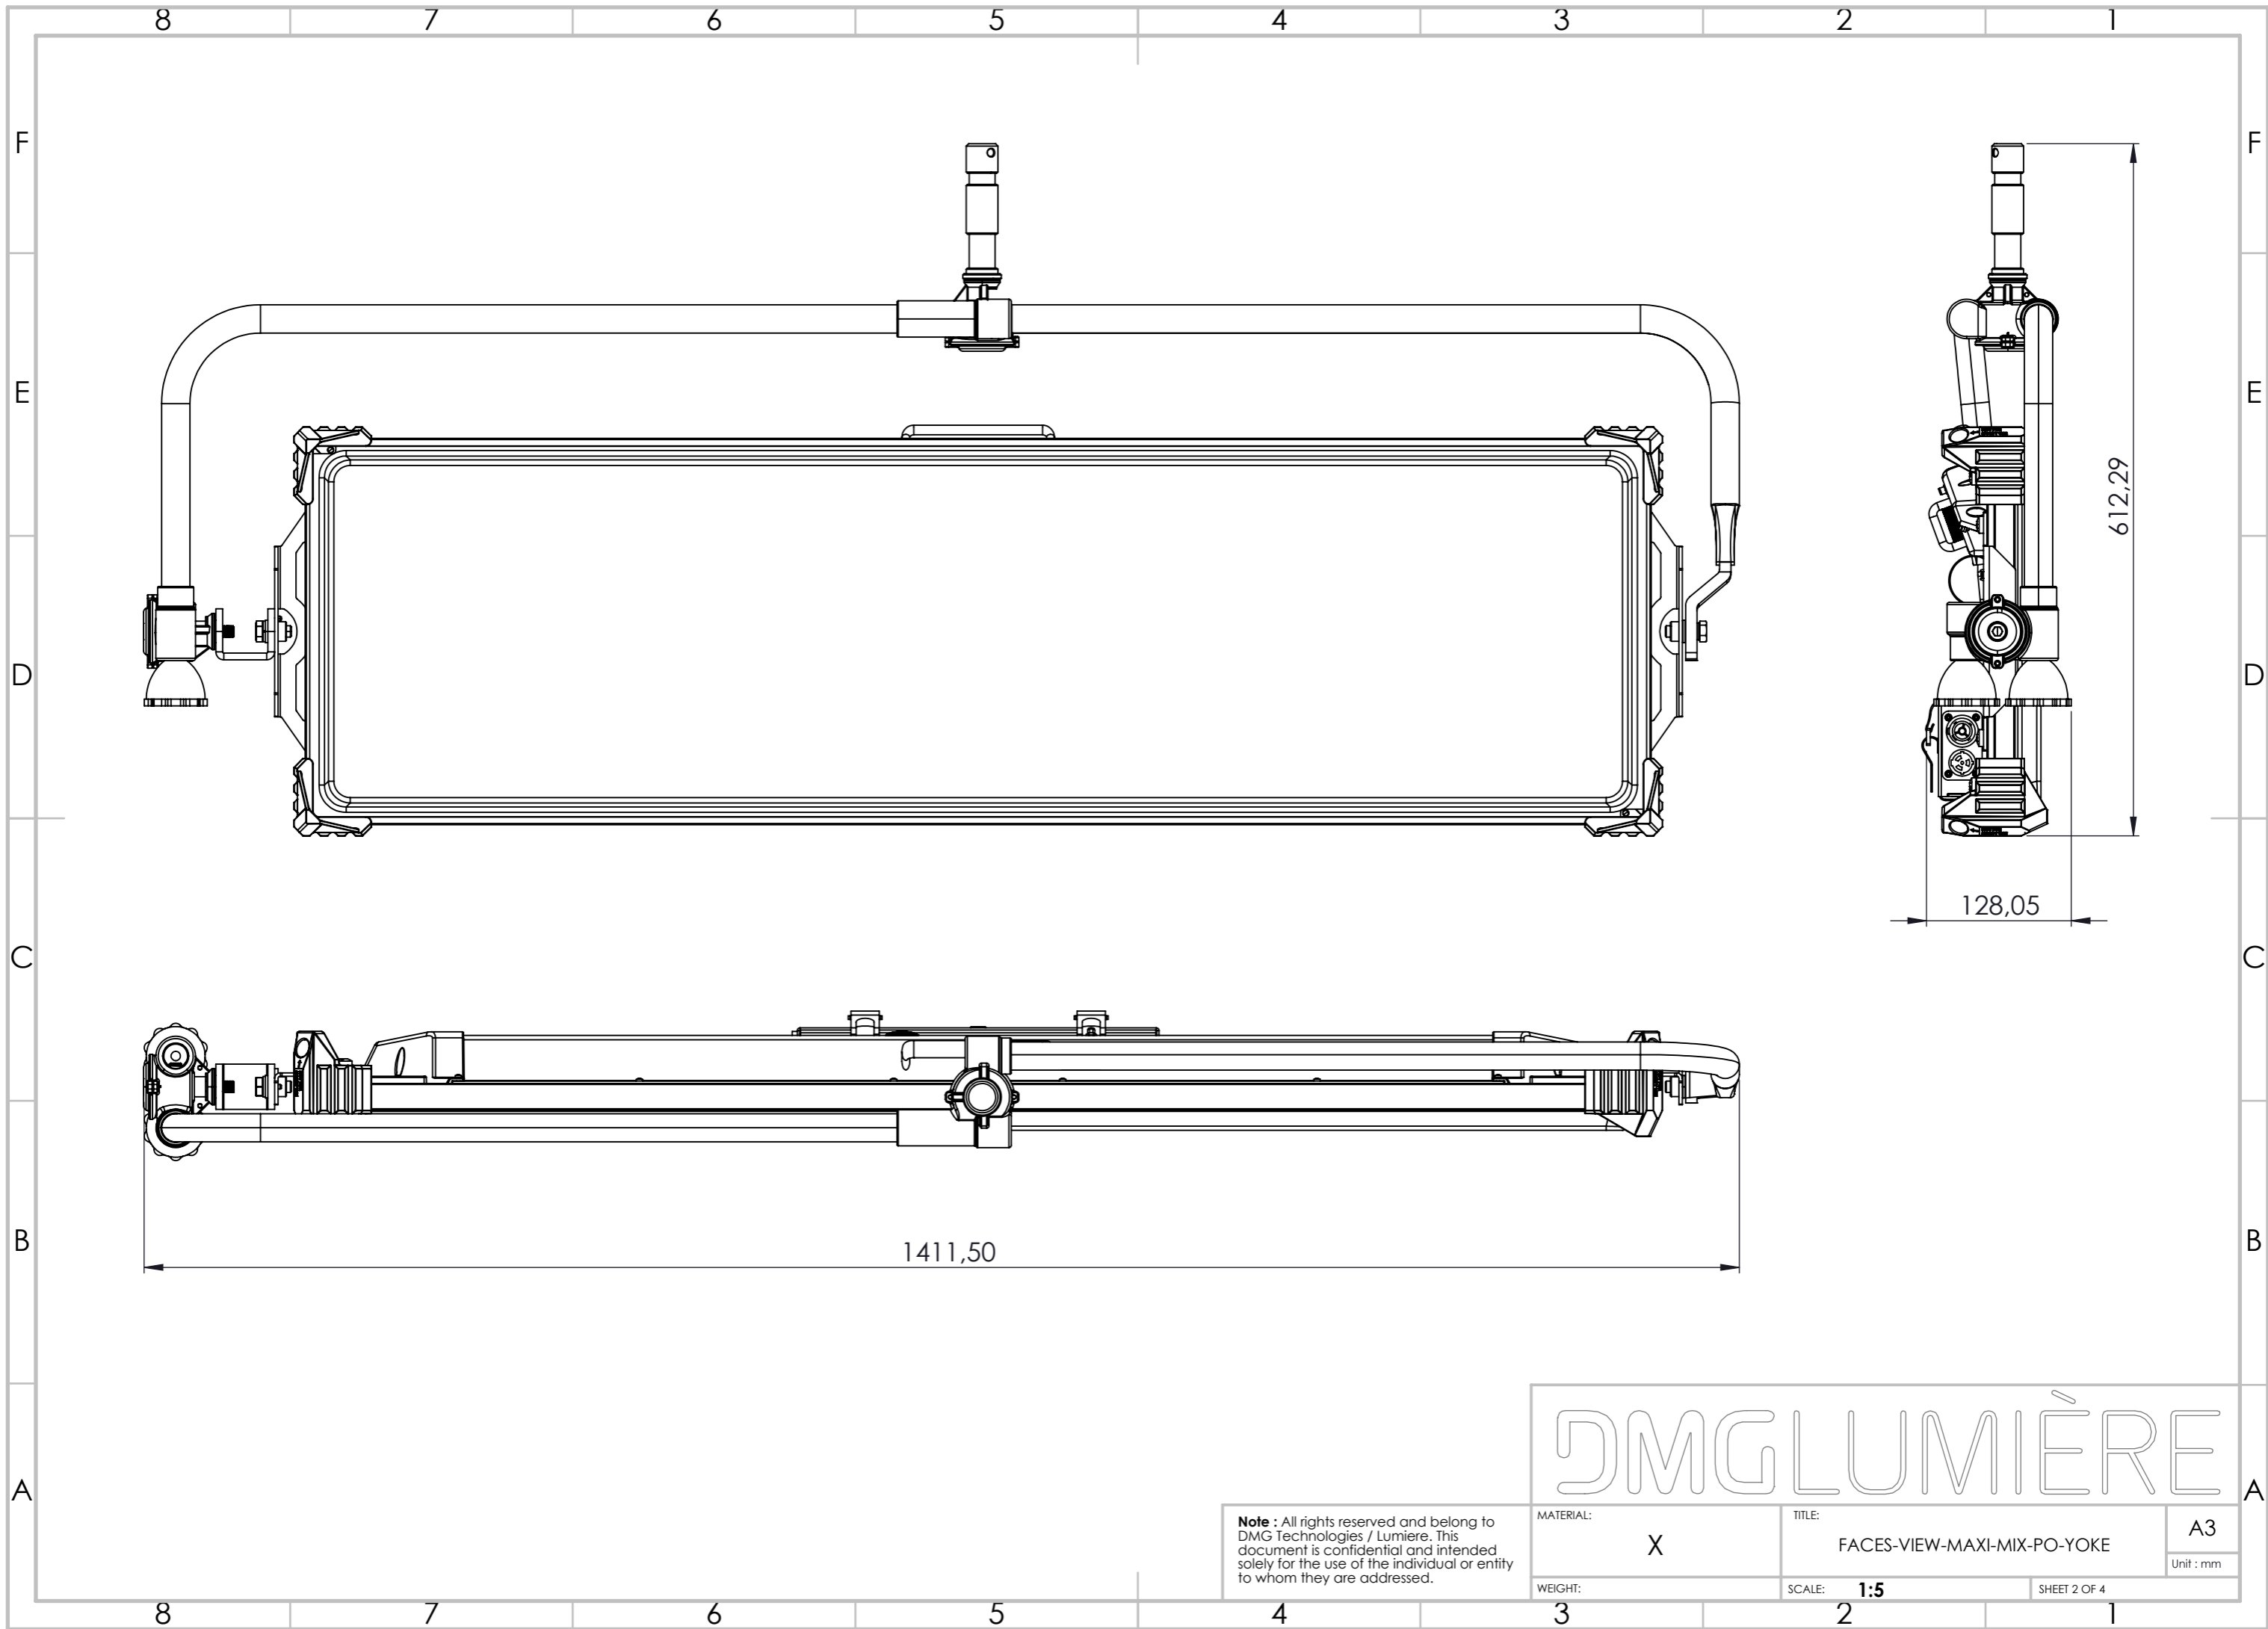

A3
Unit : mm

WEIGHT:

SCALE: **1:5**

SHEET 1 OF 4

1411,50

612,29

128,05

DMGLUMIÈRE

MATERIAL:	X	TITLE:	FACES-VIEW-MAXI-MIX-PO-YOKE	A3
WEIGHT:		SCALE:	1:5	Unit : mm
			SHEET 3 OF 4	

DMGLUMIÈRE

Note : All rights reserved and belong to DMG Technologies / Lumiere. This document is confidential and intended solely for the use of the individual or entity to whom they are addressed.

MATERIAL:	X	TITLE:	FACES-VIEW-MAXI-MIX-PO-YOKE	A3
WEIGHT:		SCALE:	1:5	Unit : mm
			SHEET 4 OF 4	