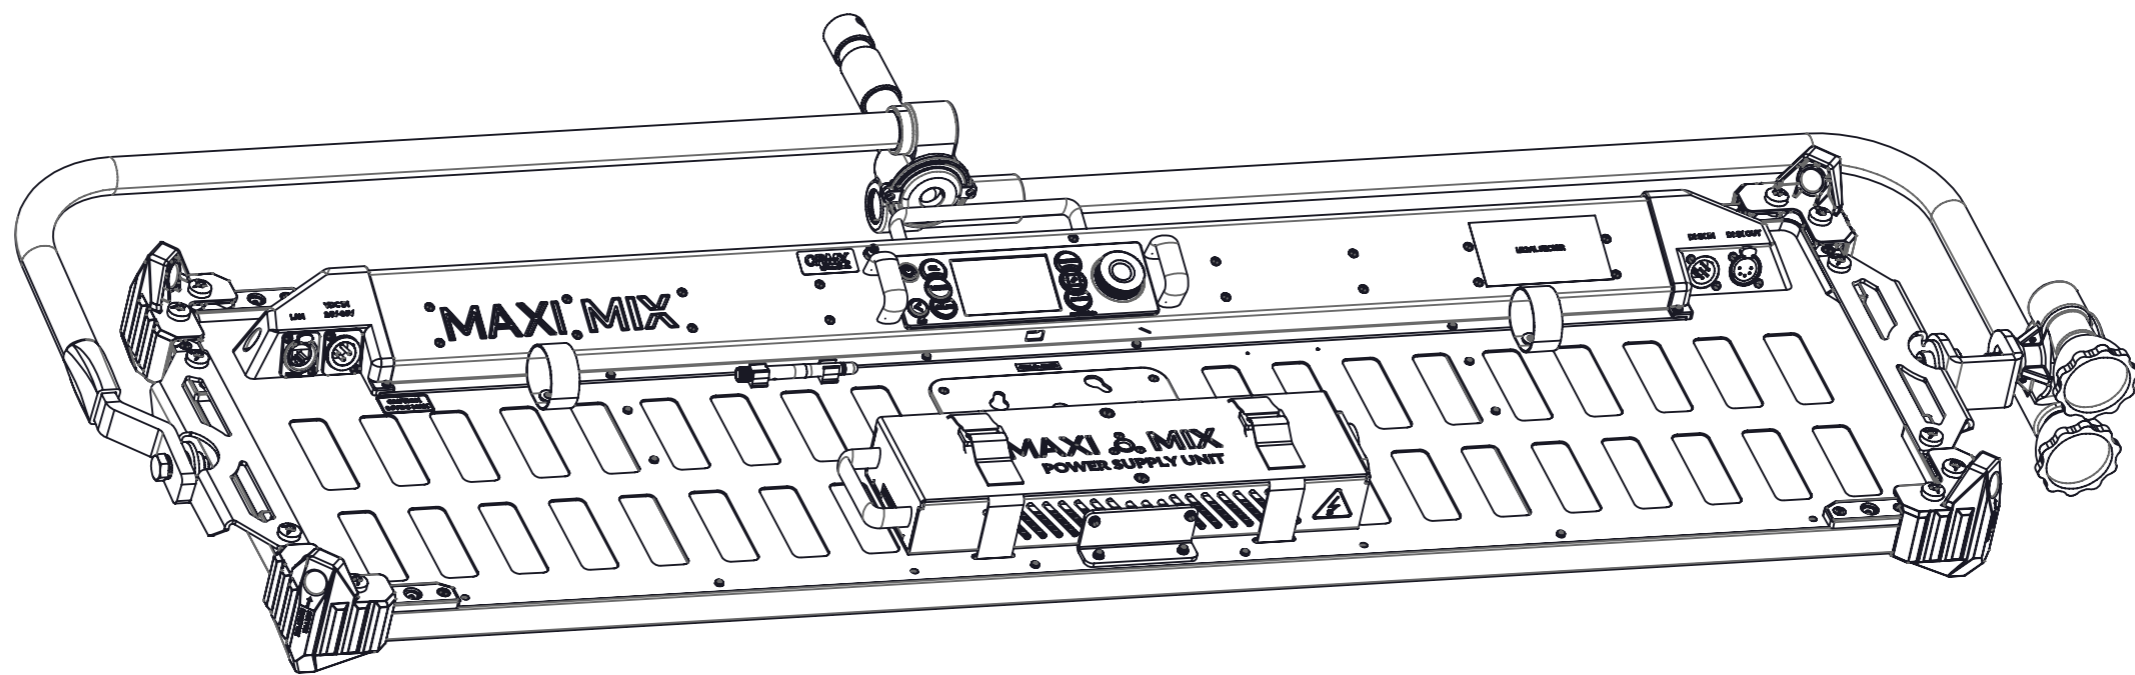

DMGLUMIÈRE

Note : All rights reserved and belong to DMG Technologies / Lumiere. This document is confidential and intended solely for the use of the individual or entity to whom they are addressed.

MATERIAL:	X	TITLE:	FACES-VIEW-MAXI-MIX-PO-YOKE	A3
WEIGHT:		SCALE:	1:5	Unit : mm
			SHEET 4 OF 4