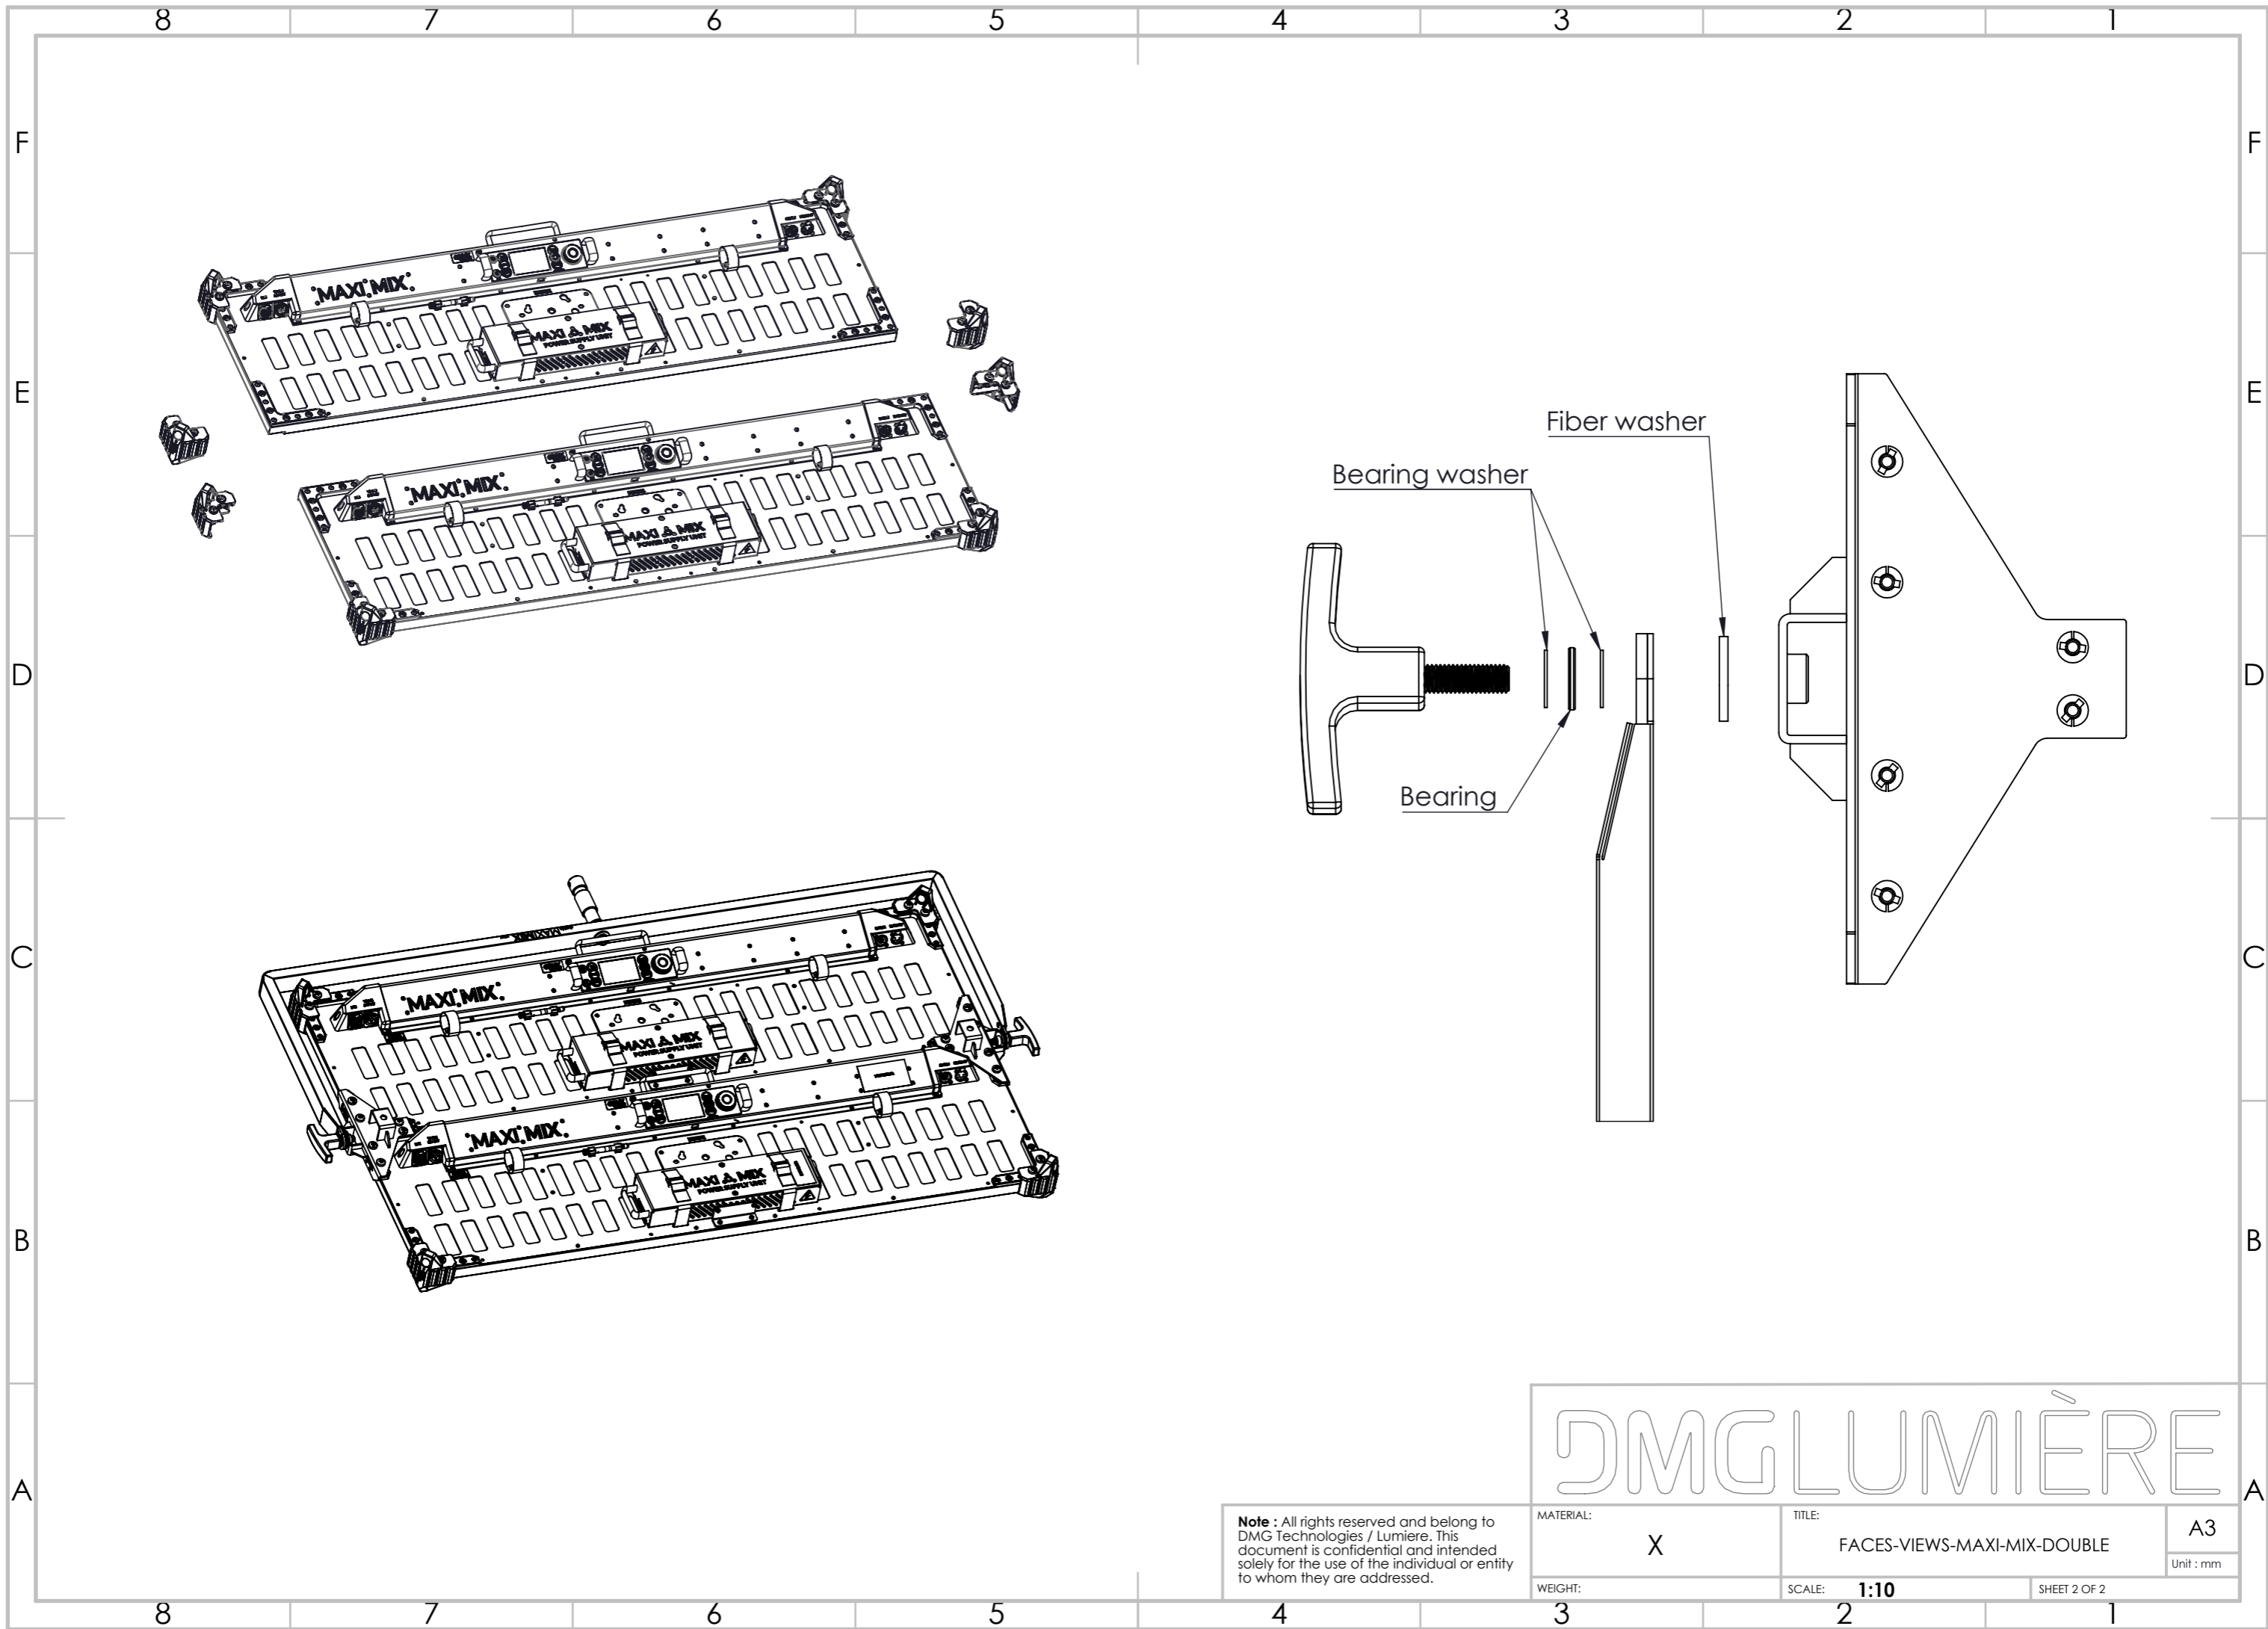

MATERIAL:	X	TITLE:	FACES-VIEWS-MAXI-MIX-DOUBLE	A3
WEIGHT:		SCALE:	1:10	Unit : mm
			SHEET 1 OF 2	

DMGLUMIÈRE

**Note :** All rights reserved and belong to DMG Technologies / Lumiere. This document is confidential and intended solely for the use of the individual or entity to whom they are addressed.

MATERIAL:  
X

TITLE:  
FACES-VIEWS-MAXI-MIX-DOUBLE

A3  
Unit : mm

WEIGHT:

SCALE: 1:10

SHEET 2 OF 2