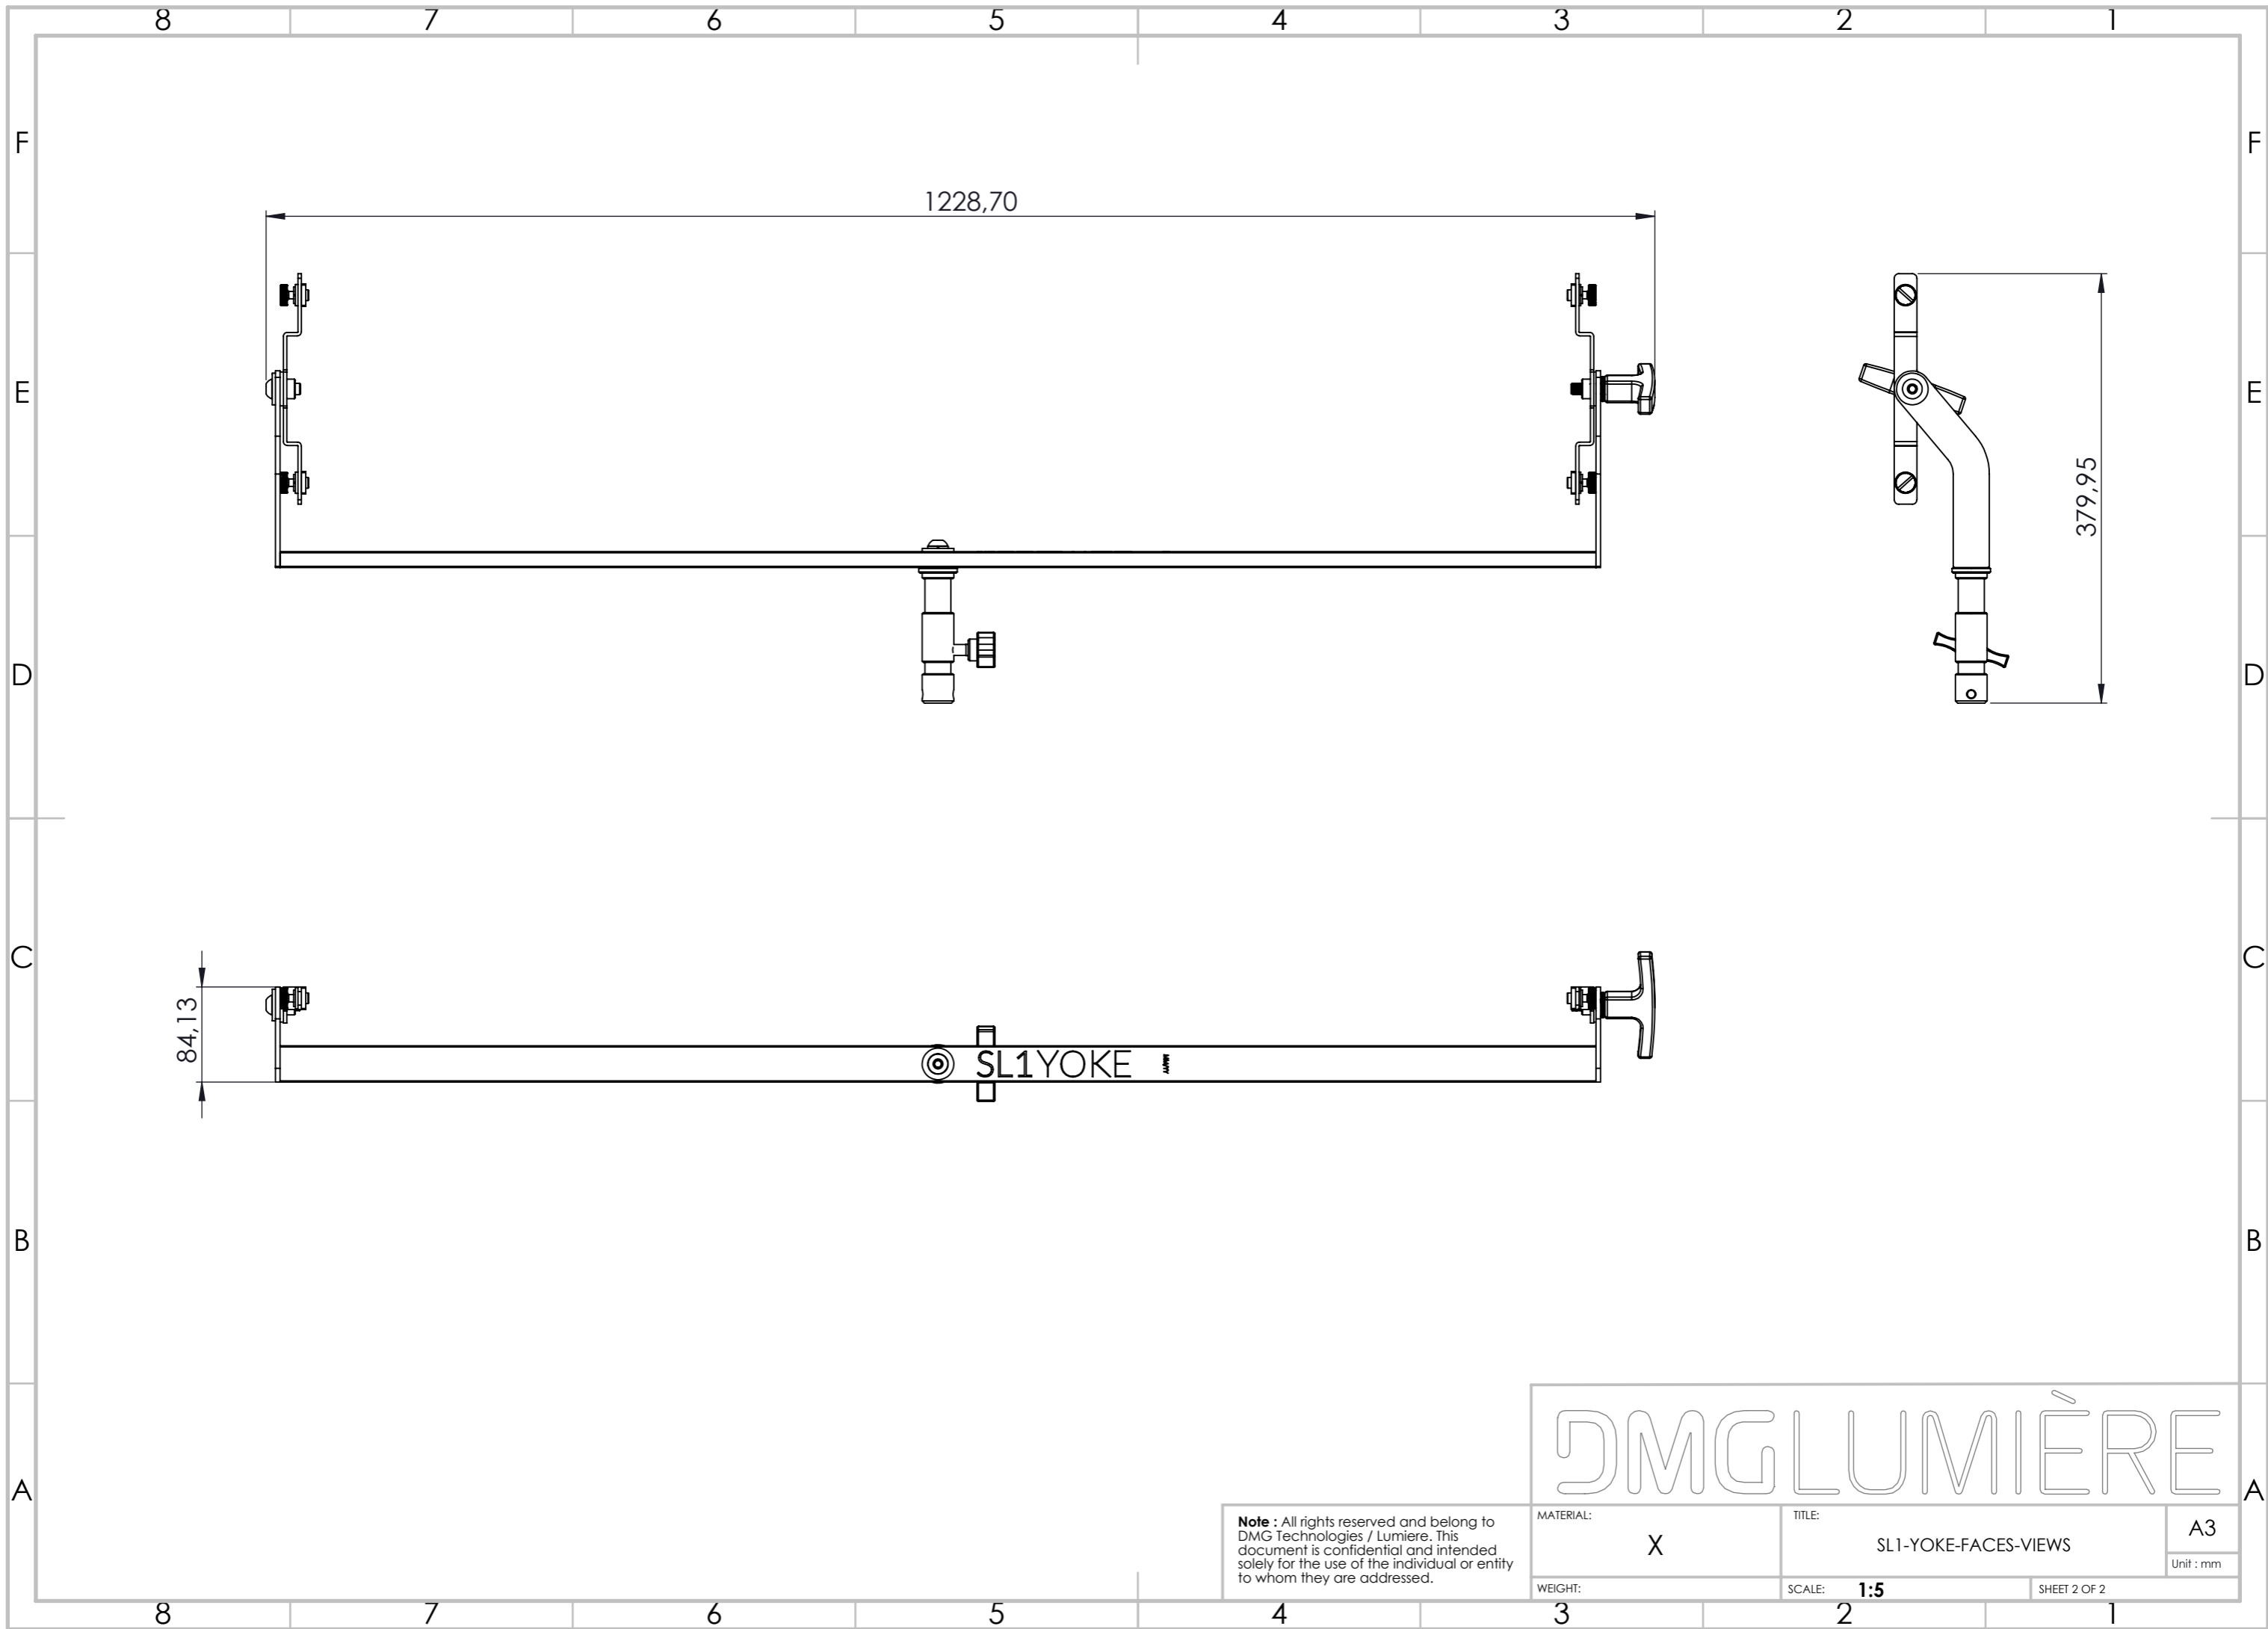

Note : All rights reserved and belong to DMG Technologies / Lumiere. This document is confidential and intended solely for the use of the individual or entity to whom they are addressed.

MATERIAL:	X	TITLE:	SLI-YOKE-FACES-VIEWS	A3
WEIGHT:		SCALE:	1:2	Unit : mm
			SHEET 1 OF 2	

Note : All rights reserved and belong to DMG Technologies / Lumiere. This document is confidential and intended solely for the use of the individual or entity to whom they are addressed.

<h1>DMGLUMIÈRE</h1>		TITLE: SL1-YOKE-FACES-VIEWS		A3
		SCALE: 1:5		Unit : mm
MATERIAL: X		WEIGHT:		SHEET 2 OF 2